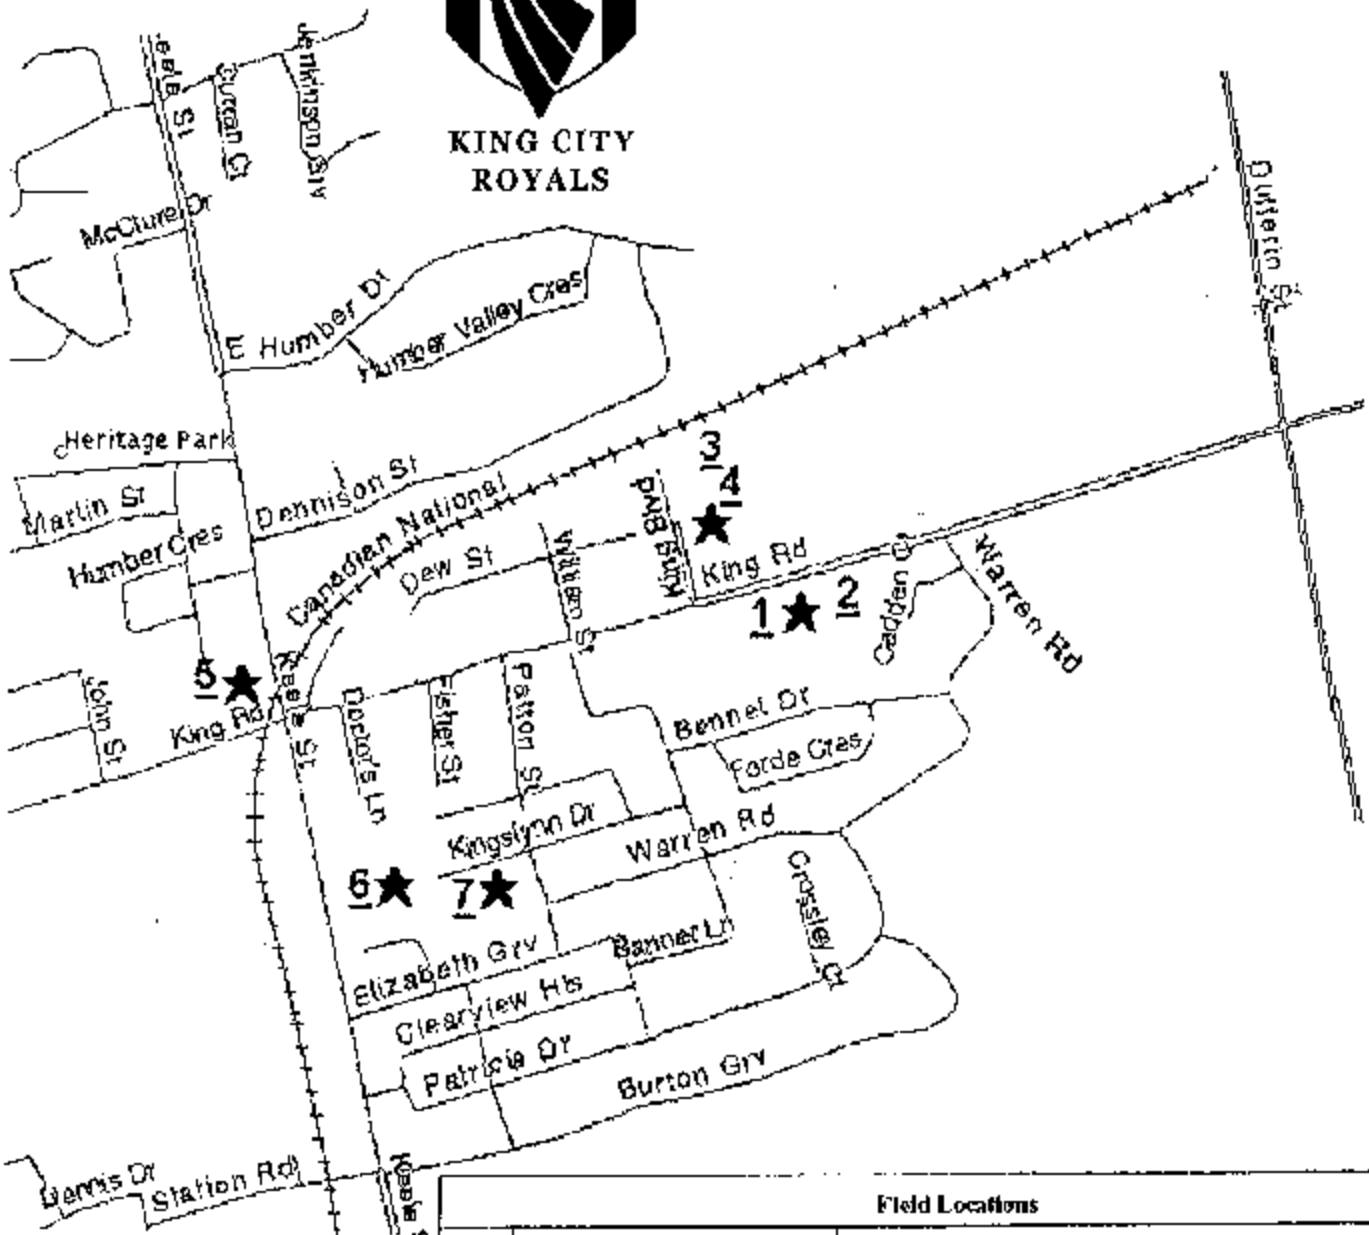

KING CITY YOUTH SOCCER CLUB

PLAYING FIELDS

KING CITY ROYALS

Field Locations		
No:	Field Name:	Directions:
1.	King City S S - Football Field	2001 King Rd - west side of school
2.	King City S S - East Field	2001 King Rd - east side of school
3.	King City P S - North Field	25 King Blvd - full size field
4.	King City P S - South Field	25 King Blvd - mini field
5.	Wellesley Park	North West corner of King Rd & Keele St
6.	Memorial Park	located at the end of Kingslynn Dr - or the lower baseball diamond to the west of the tennis courts
7.	Eva L. Dennis P S	95 Kingslynn Dr - 4 mini fields behind the school